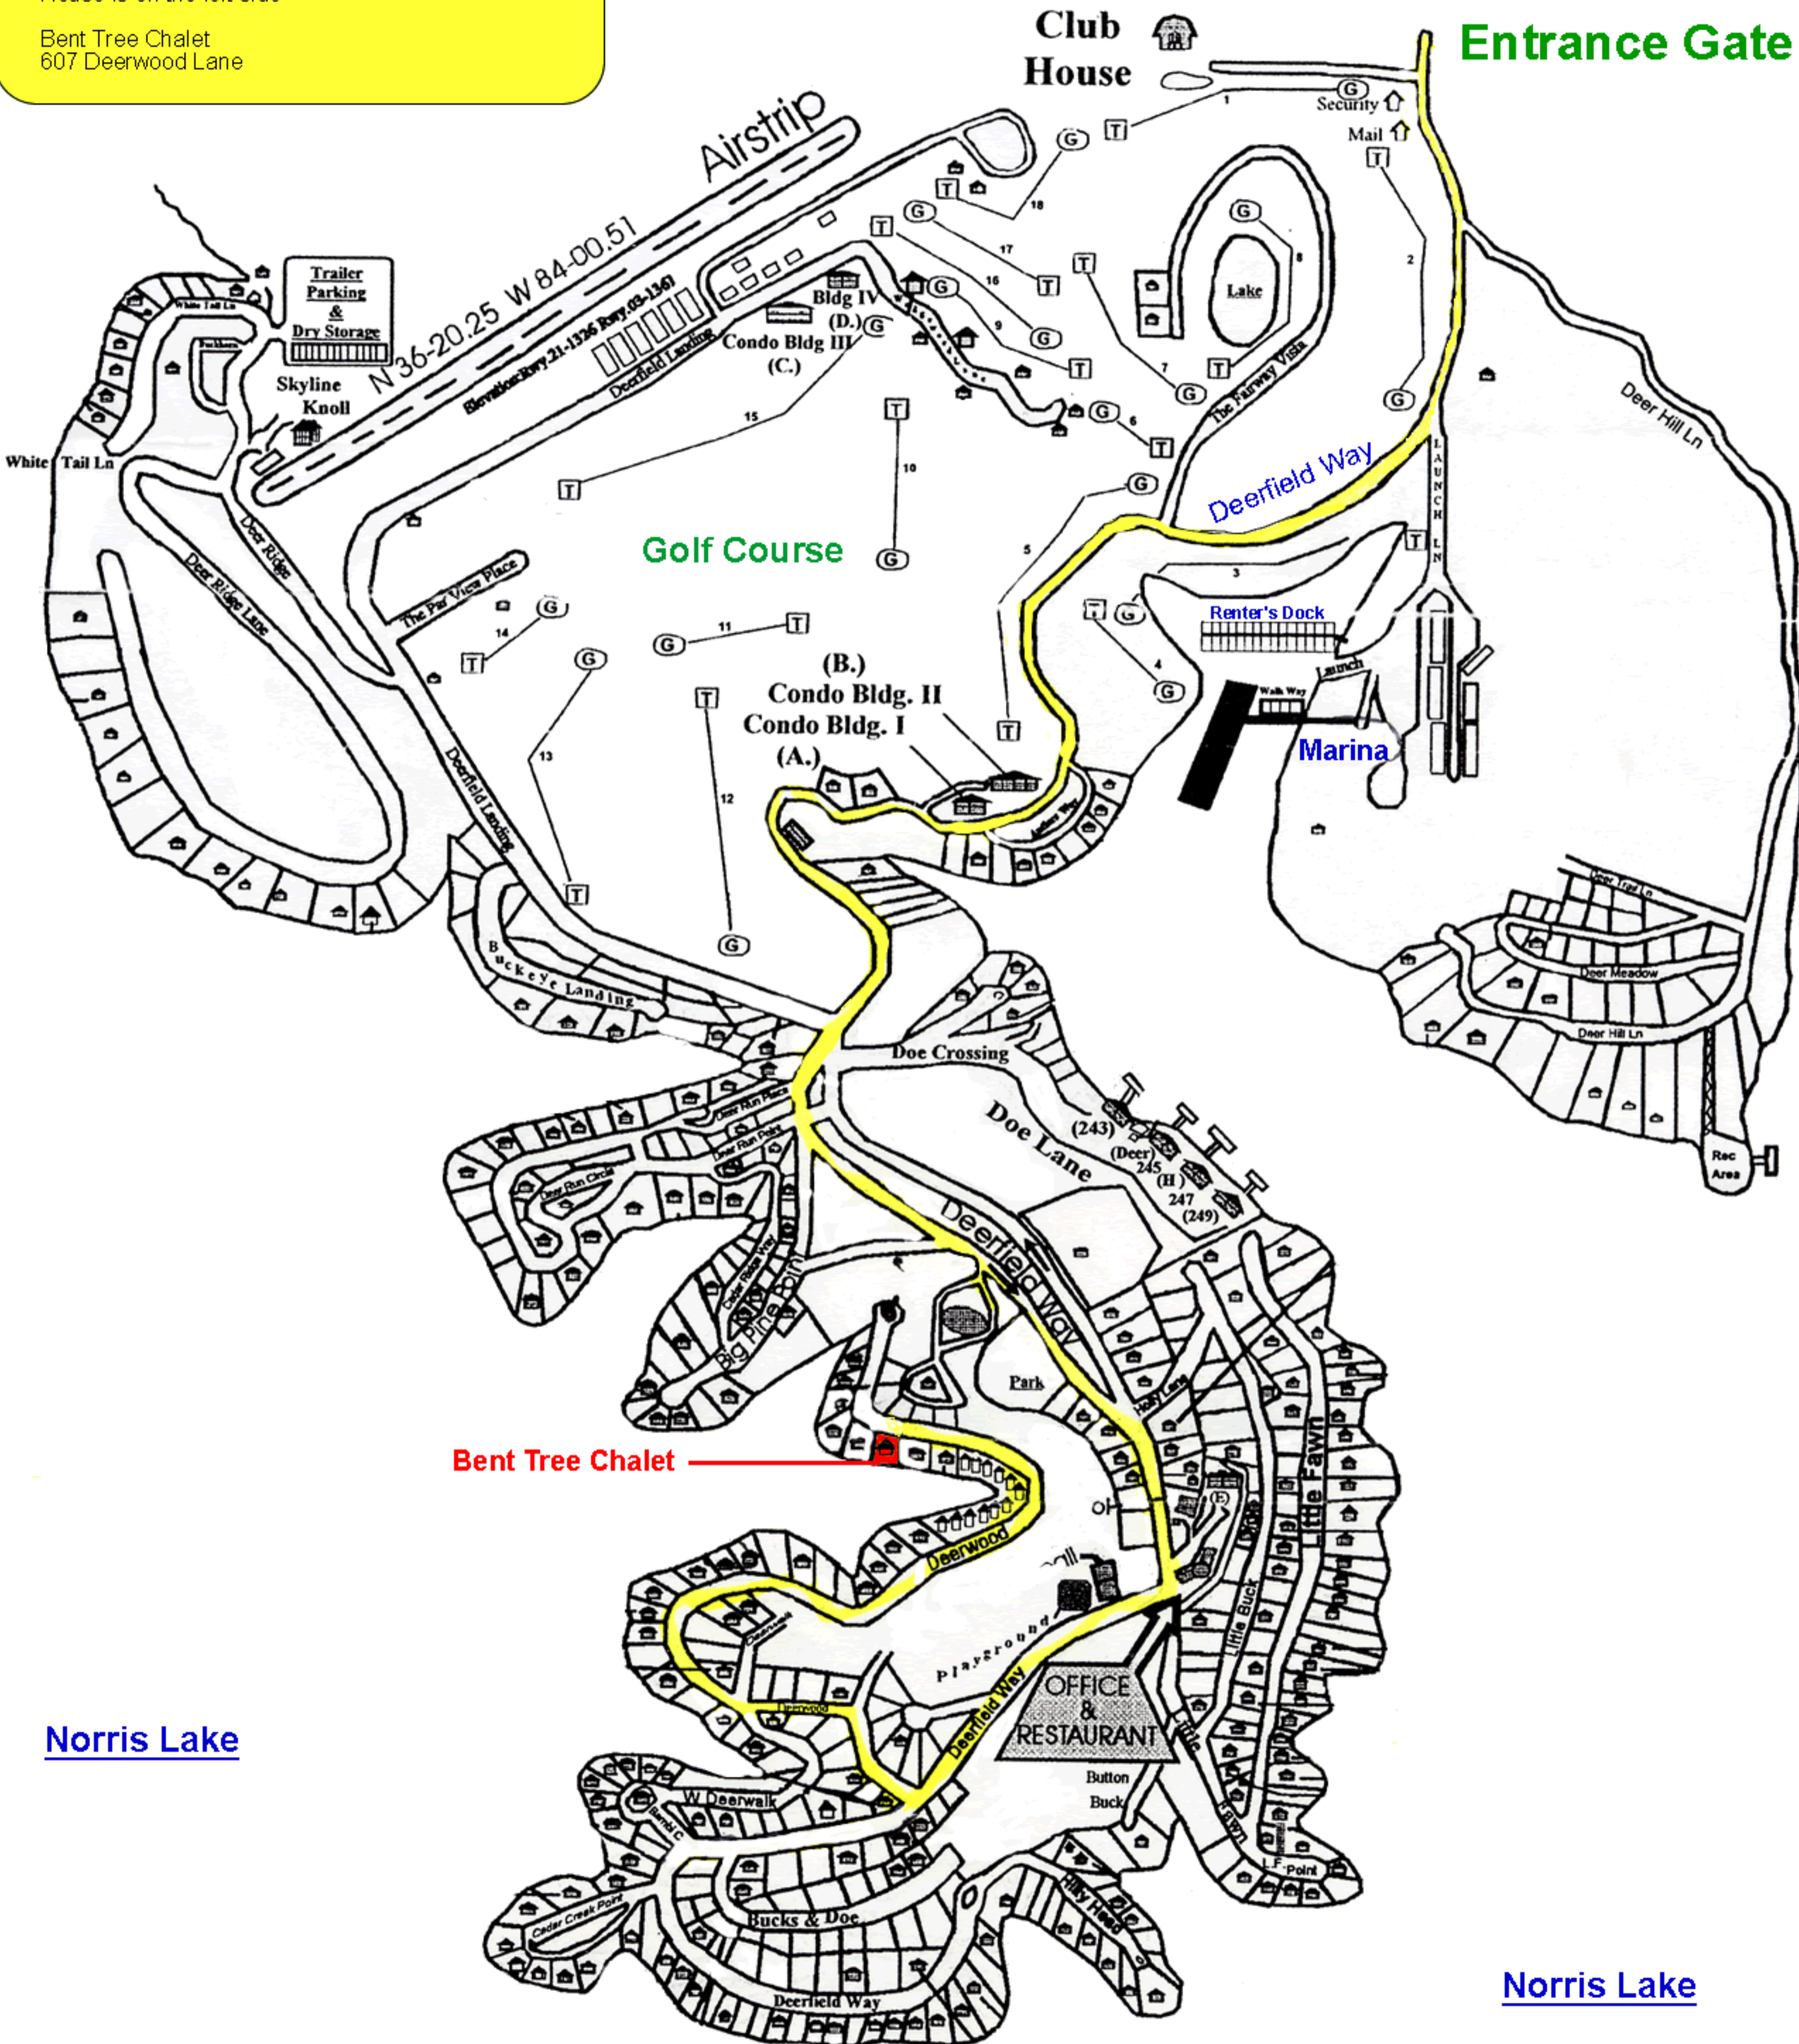

Directions From Entrance Gate:

Proceed on Deerfield Way (approx. 2 miles)
Turn Right at Deerfield Office (tennis courts at corner)
Proceed approx. 1/3 miles
Turn Right on Deerwood Lane
Proceed approx. .8 miles to house
House is on the left side

Bent Tree Chalet
607 Deerwood Lane

Entrance Gate

Norris Lake

Norris Lake